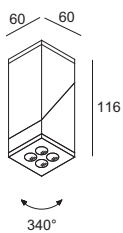

MOOVE

LED-Wand- und Deckenstrahler 4 x 1 W mit Linsenoptik und eingebautem Driver 230 V, aus massivem Aluminium, schwenkbar 340°

LED-wall and ceiling luminaire 4 x 1 W with optic lenses and built-in driver 230 V, made of aluminium, adjustable 340°

CODE	TYPE	COLOUR	LAMP	POWER SUPPLY
D296	MOOVE	white	4x1W LED 15° ww	incl. driver