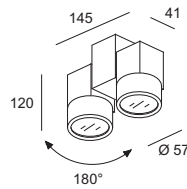

STYLE DUO

Wand- und Deckenstrahler 230 V aus massivem Aluminium natur gebürstet, schwenkbar 180°, auch mit 3-Phasen-Universaladapter lieferbar

Wall and ceiling luminaire 230 V made of natural brushed aluminium, adjustable 180°, also available with 3-phase universal adapter

CODE	TYPE	COLOUR	LAMP	POWER SUPPLY
D344	STYLE DUO	alu	2x50W/GU10	-
D300	STYLE DUO adapter black	alu	2x50W/GU10	-

STYLE C

Deckenstrahler 230 V aus massivem Aluminium natur gebürstet

Ceiling luminaire 230 V made of natural brushed aluminium