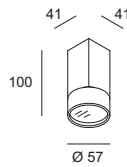

CODE	TYPE	COLOUR	LAMP	POWER SUPPLY
D339	STYLE C	alu	1x50W/GU10	-

STYLE DUO

mit 3-Phasen-Universaladapter
with 3-phase universal adapter

ZUBEHÖR/ ACCESSORIES

MOUNTING PLATE

Montageplatte (optional) für STYLE- und STYLE Q-Strahler
Mounting plate (optional) for STYLE- and STYLE Q-luminaires