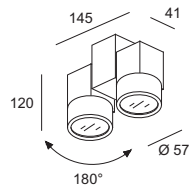

STYLE DUO

Wand- und Deckenstrahler 230 V aus massivem Aluminium natur gebürstet, schwenkbar 180°, auch mit 3-Phasen-Universaladapter lieferbar

Wall and ceiling luminaire 230 V made of natural brushed aluminium, adjustable 180°, also available with 3-phase universal adapter

CODE	TYPE	COLOUR	LAMP	POWER SUPPLY
D344	STYLE DUO	alu	2x50W/GU10	-
D300	STYLE DUO adapter black	alu	2x50W/GU10	-

STYLE C

Deckenstrahler 230 V aus massivem Aluminium natur gebürstet

Ceiling luminaire 230 V made of natural brushed aluminium