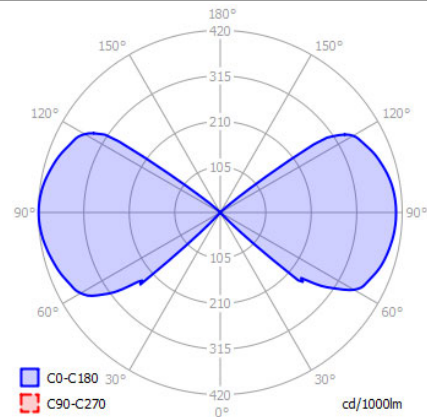

CLIPPO OPTIC WALL

SPECIFICATIONS

MOUNTING		CEILING / WALL
POWER	[W]	2x6
LAMP		built-in LED
LUMINOUS FLUX*	[lm]	2x15-635
LIGHT COLOUR	[K]	1800-3000
CRI		>90
BEAM ANGLE	[°]	80 / 80
AVERAGE LIFETIME	[h]	L80/B50.000
LUMINOUS EFFICACY	[lm/W]	105
POWER SUPPLY	[V] [A]	220-240V AC 50/60 Hz
LED-DRIVER		INCLUDED
DIMMING		PHASE DIM
THROUGH-WIRING		YES
MATERIAL		ALUMINUM
INGRESS PROTECTION		IP20
PROTECTION CLASS		I
NET WEIGHT	[kg]	1,15
GROSS WEIGHT	[kg]	1,20
COLOUR (HOUSING)		WHITE ~RAL9003
COLOUR (HOUSING)		BLACK ~RAL9005

LIGHT DISTRIBUTION

80°/80°

*Luminous flux values are nominal LED data at a operating temperature of 25° C

OPTIONS / OPTIONAL ACCESSORIES

Colours

white

black

MOUNTING DIMENSIONS