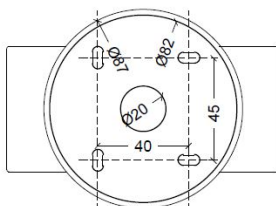

CLIPPO OPTIC WALL

SPECIFICATIONS

MOUNTING		CEILING / WALL
POWER	[W]	2x6
LAMP		built-in LED
LUMINOUS FLUX*	[lm]	2x15-635
LIGHT COLOUR	[K]	1800-3000
CRI		>90
BEAM ANGLE	[°]	80 / 80
AVERAGE LIFETIME	[h]	L80/B50.000
LUMINOUS EFFICACY	[lm/W]	105
POWER SUPPLY	[V] [A]	220-240V AC 50/60 Hz
LED-DRIVER		INCLUDED
DIMMING		PHASE DIM
THROUGH-WIRING		YES
MATERIAL		ALUMINUM
INGRESS PROTECTION		IP20
PROTECTION CLASS		I
NET WEIGHT	[kg]	1,15
GROSS WEIGHT	[kg]	1,20
COLOUR (HOUSING)		WHITE ~RAL9003
COLOUR (HOUSING)		BLACK ~RAL9005

LIGHT DISTRIBUTION

80°/80°

*Luminous flux values are nominal LED data at a operating temperature of 25° C

OPTIONS / OPTIONAL ACCESSORIES

Colours

white

black

MOUNTING DIMENSIONS