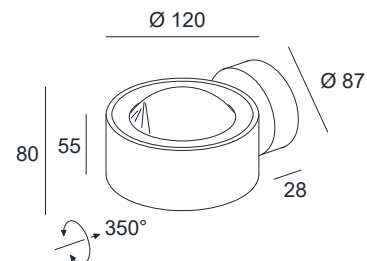

FIXTURE DIMENSIONS

DLS LIGHTING

www.dslighting.com

*DLS
LIGHTING